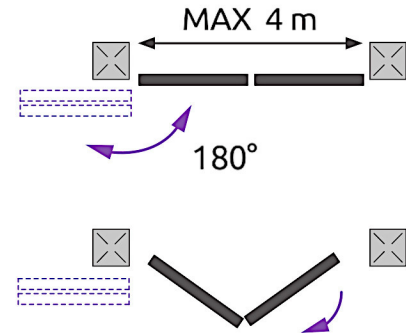

#### Kit Bi-Folding 180°

NEW

KC7201

maximum opening 4 m

Single leaf **1 kit**

KIT 180°

KC7201.160

One model /  
Hinges Ø 50mm included

- 180° Opening : min 2,2m - max 4m
- Tubular thickness : 60mm

Protection from crushing 1 protective carter included  
 2 alluminum hinges included  
 U guide profile included : 40x40mm

Double leaf **2 kit**