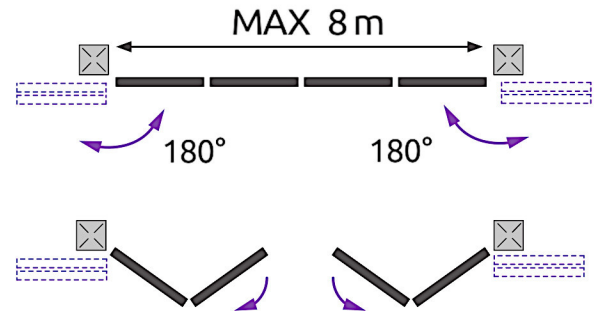

#### Kit Bi-Folding 180°

NEW

KC7201

maximum opening 4 m

Single leaf **1 kit**

KIT 180°

KC7201.160

One model /  
Hinges Ø 50mm included

- 180° Opening : min 2,2m - max 4m
- Tubular thickness : 60mm

Protection from crushing 1 protective carter included  
 2 alluminum hinges included  
 U guide profile included : 40x40mm

Double leaf **2 kit**